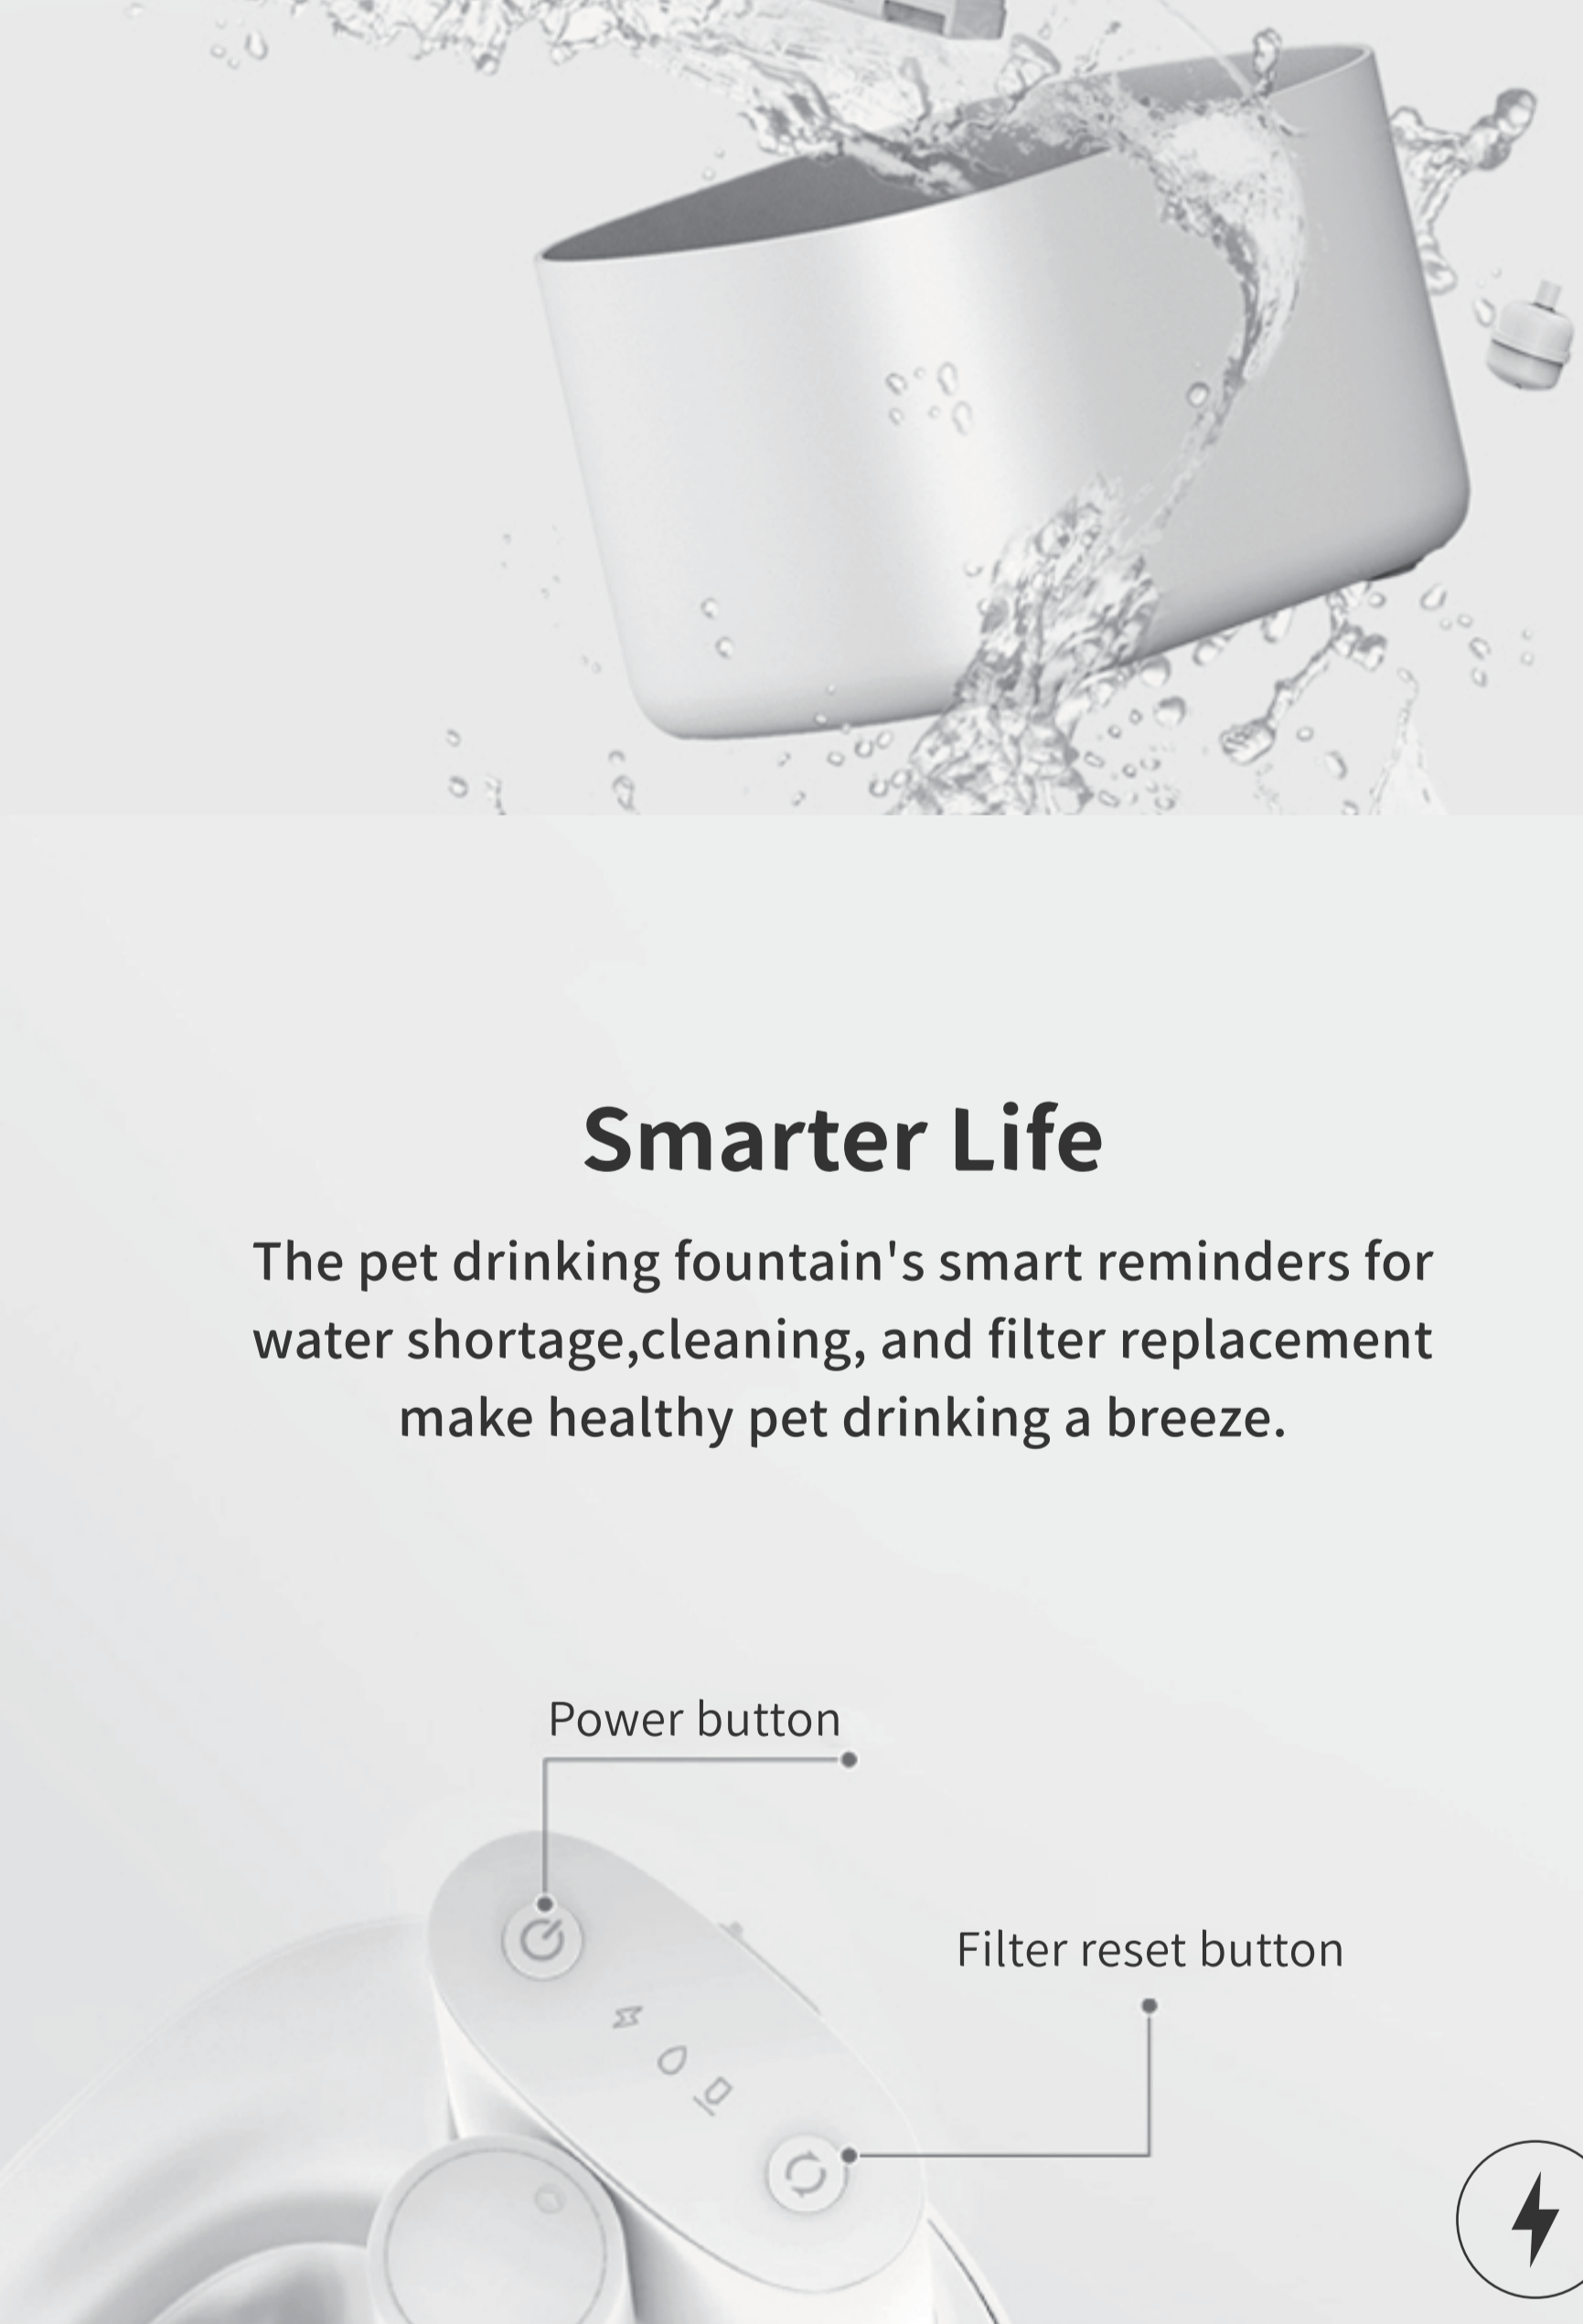

Water Runs When Cat Approaches

Entice Cat's Natural Instinct To Hydrate

• 60cm/23.6in

• 180° Smart Sensor

Rechargeable & Long Lasting

Up to 45 days of use on a 3-hour charge

5,000mAh lithium-ion battery

The Inner Wall is As Smooth As Jade And Smooth And Easy To Clean

The structure is simple, easy to split, clean with one flush, one wipe and one second

Smarter Life

The pet drinking fountain's smart reminders for water shortage, cleaning, and filter replacement make healthy pet drinking a breeze.