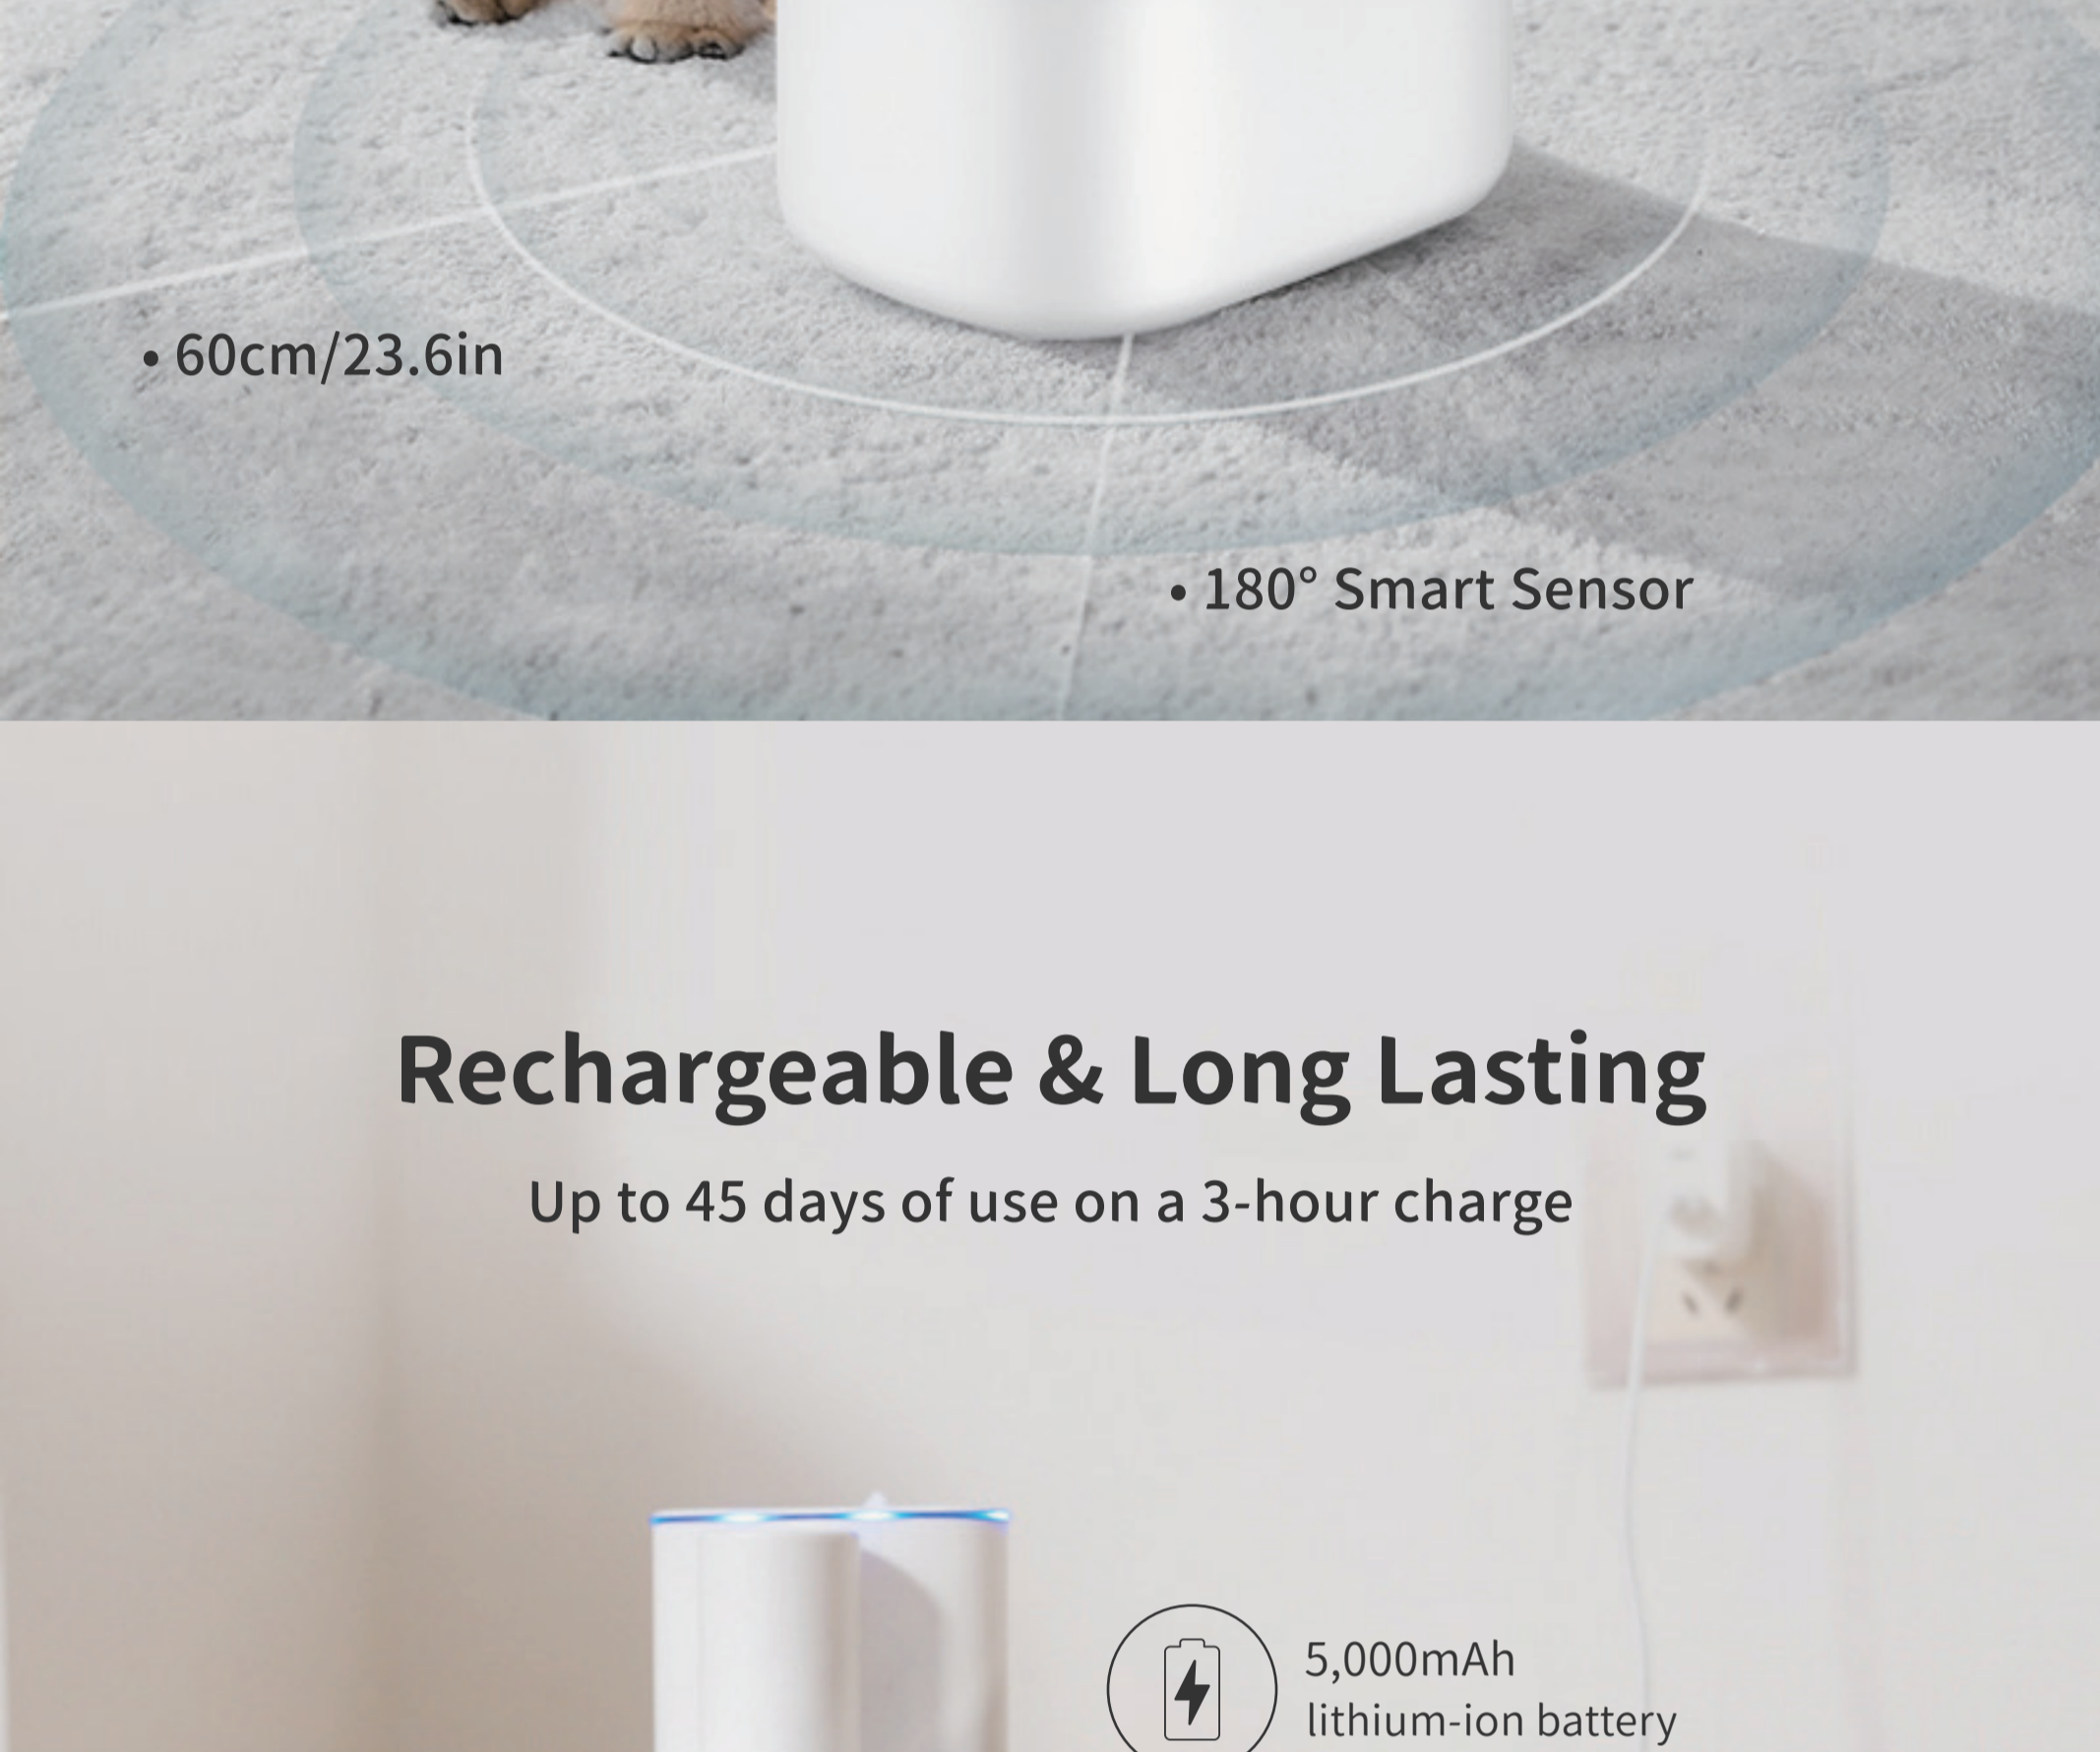

Pet Water Fountain

3.8L Large Capacity Automatic

- Wireless, no outlet required.
- Quiet operation.
- Stimulates your cat's hydration instinct.
- Hollow fiber ultrafiltration filter system.

Pet Water Fountain

3.8L Large Capacity Automatic

Wireless, No Outlet Limits

Perfectly match various scenarios, your pets are free to drink from the fountain wherever they want.

Silent Runnings

Advanced flow structure reduces noise for a whisper-quiet 23dB

Water Runs When Cat Approaches

Entice Cat's Natural Instinct To Hydrate

• 60cm/23.6in

• 180° Smart Sensor

Rechargeable & Long Lasting

Up to 45 days of use on a 3-hour charge

5,000mAh lithium-ion battery

The Inner Wall is As Smooth As Jade And Smooth And Easy To Clean

The structure is simple, easy to split, clean with one flush, one wipe and one second

Smarter Life

The pet drinking fountain's smart reminders for water shortage, cleaning, and filter replacement make healthy pet drinking a breeze.